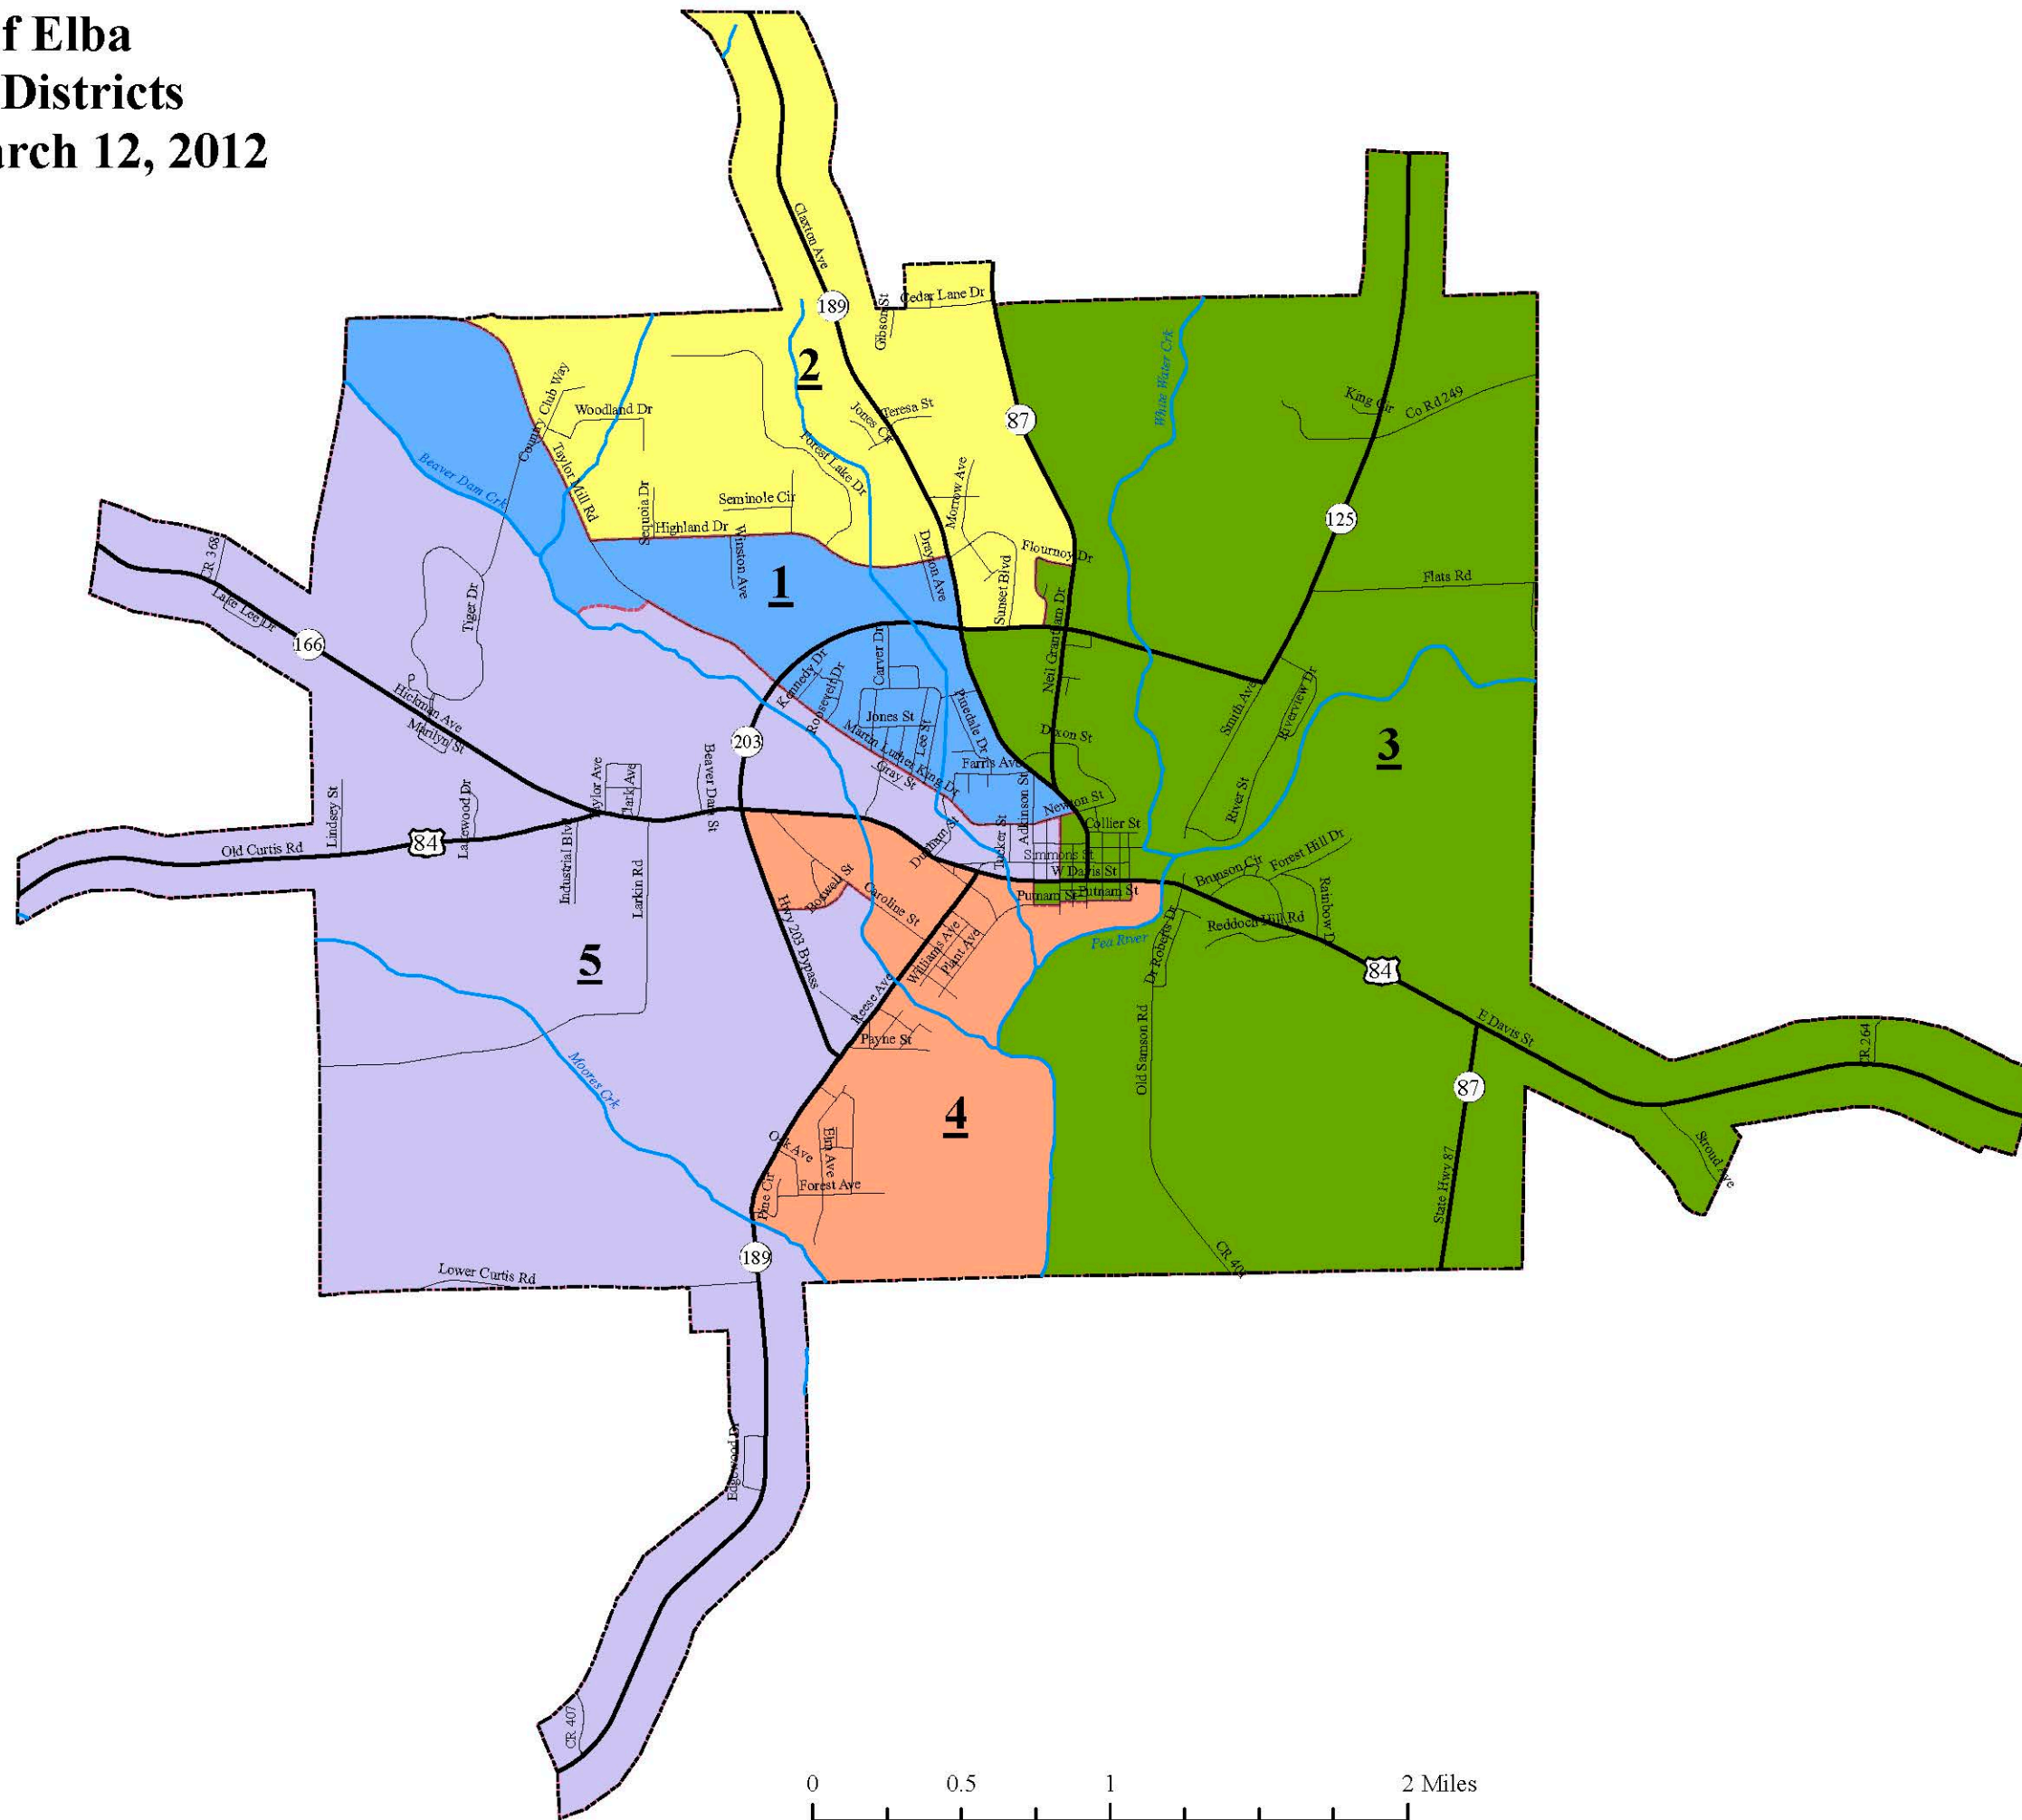

City of Elba Council Districts Adopted March 12, 2012

LEGEND

- District 1
- District 2
- District 3
- District 4
- District 5